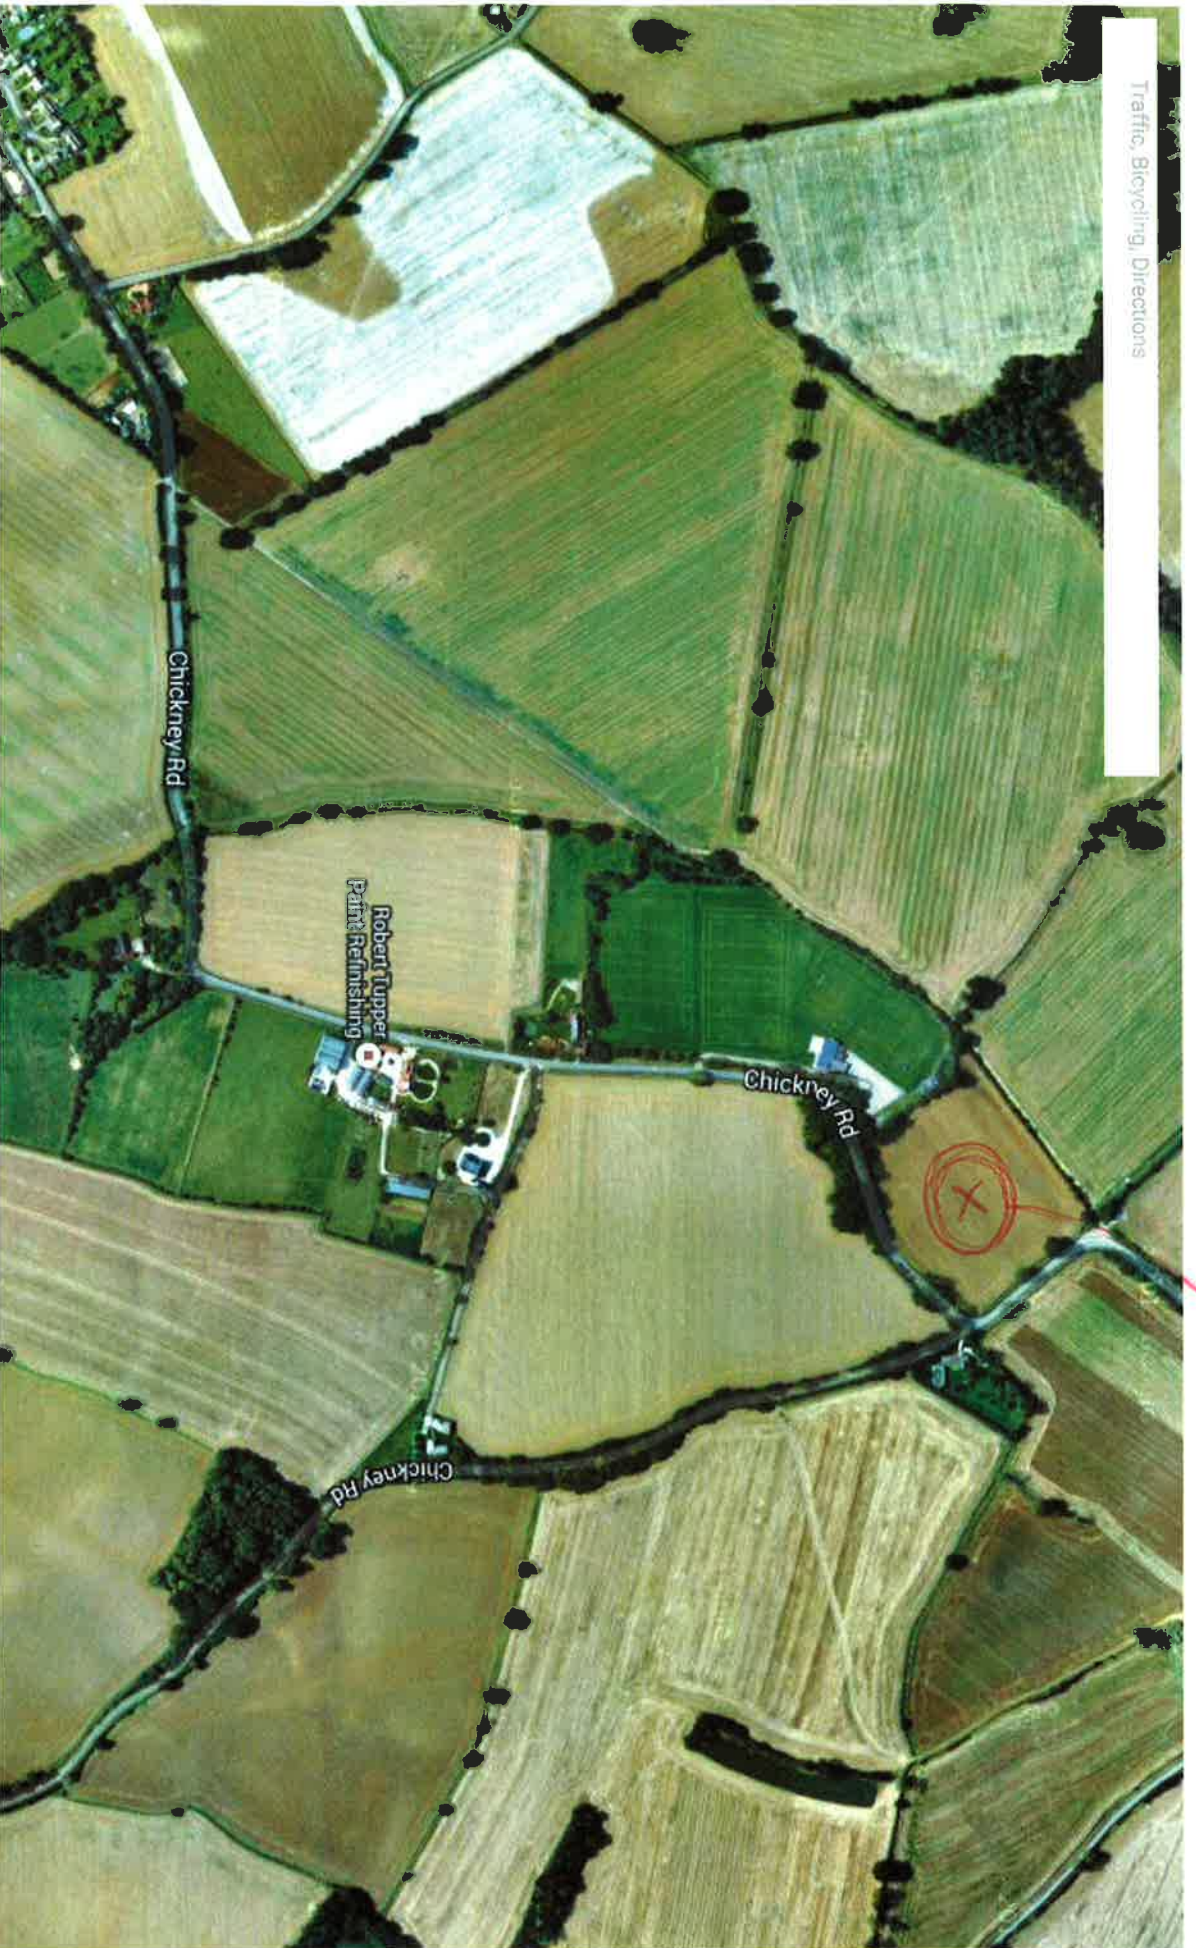

MARQUEE SITE

imagery ©2015 Bluesky, DigitalGlobe, GeoMapping, plc, InVivo Terra Ltd & Bluesky, Map data ©2015 Google 100 m

Summer Ball 2015  
Saffron Walden Rugby Club

Break in Fence for emergency exit