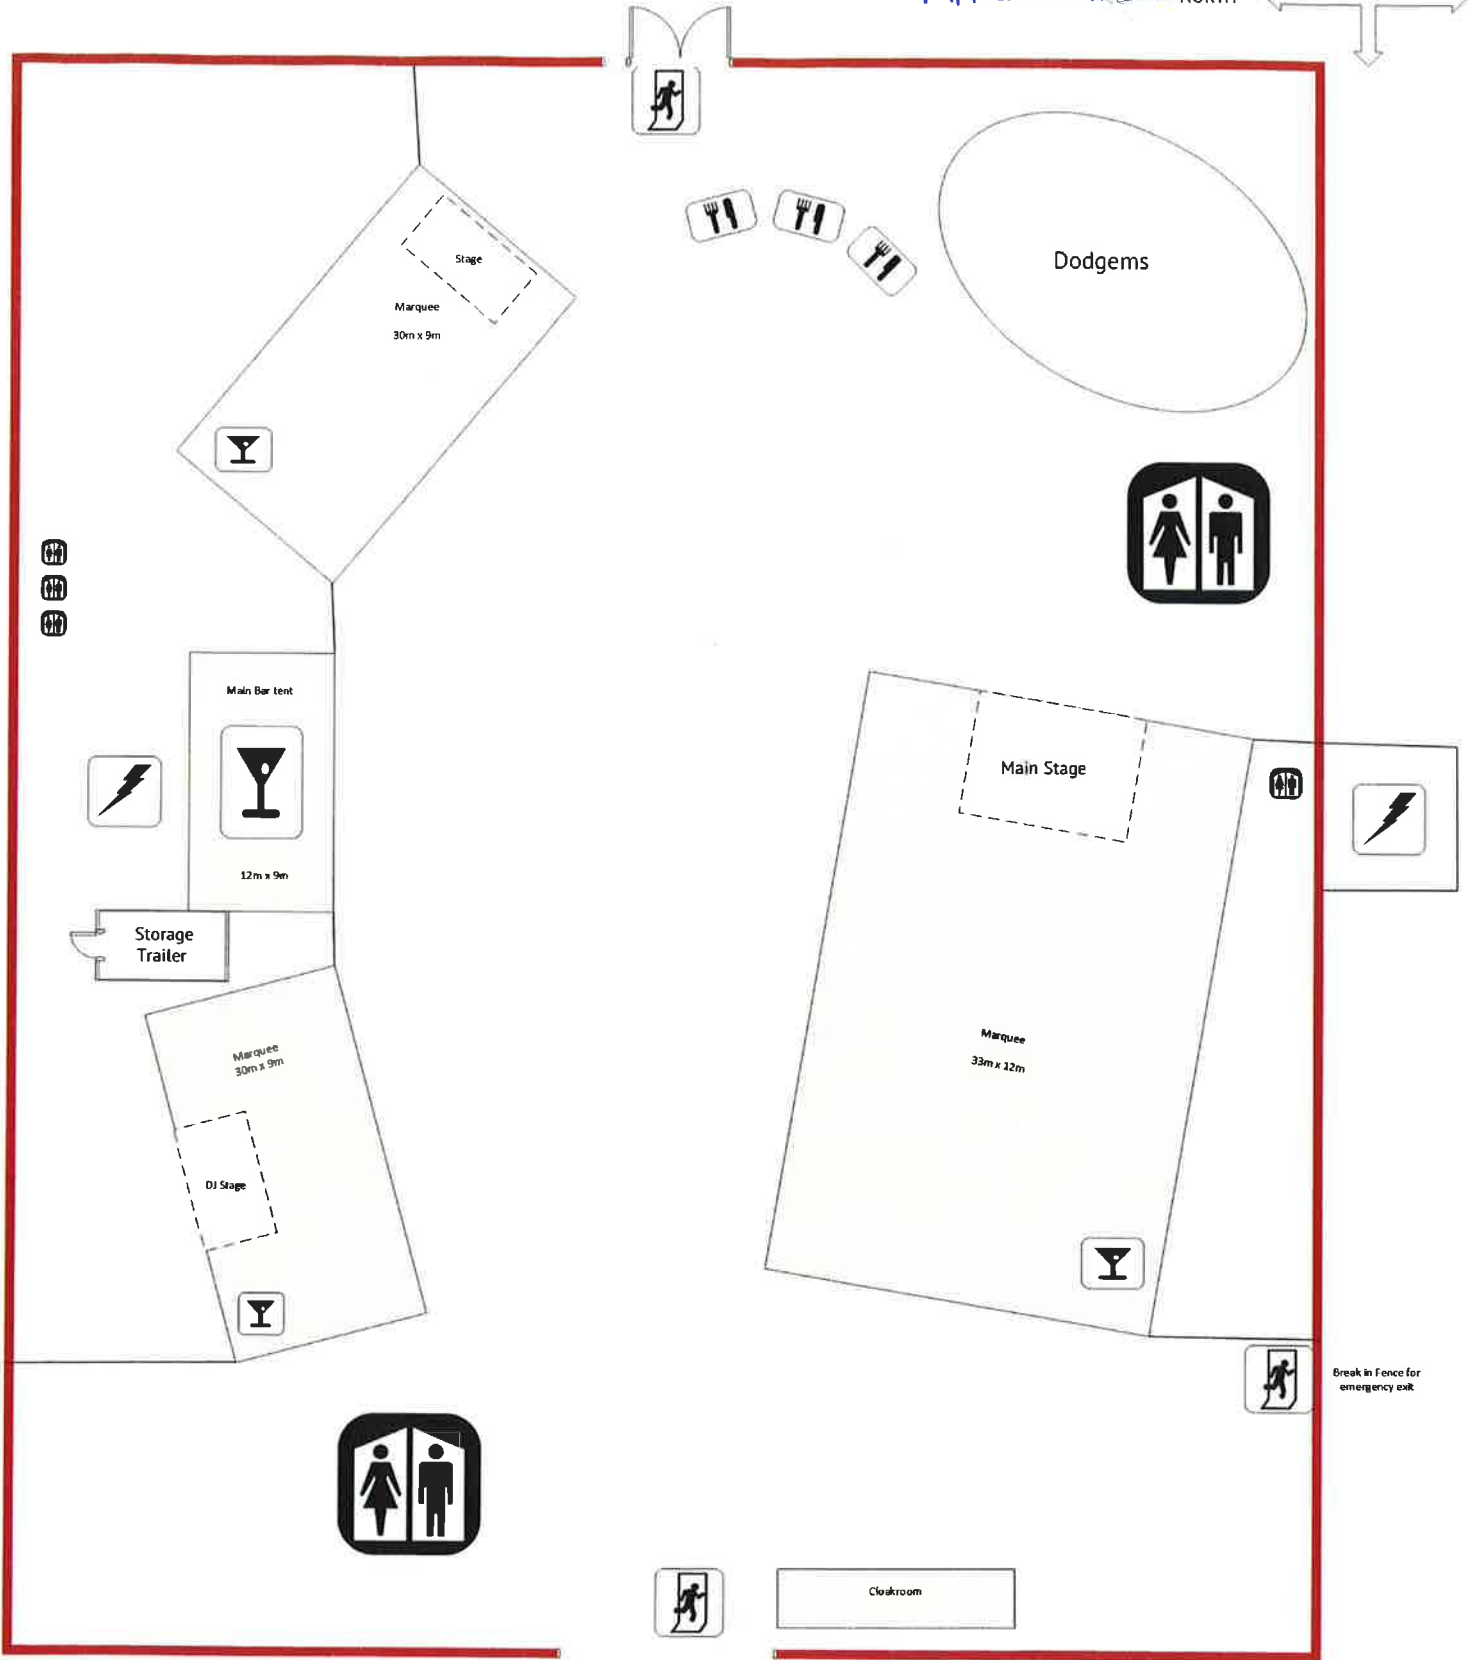

MARQUEE SITE

imagery ©2015 Bluesky, DigitalGlobe, GeoMapping, plc, InVivo Terra Ltd & Bluesky, Map data ©2015 Google 100 m

Summer Ball 2015  
Saffron Walden Rugby Club

Break in Fence for emergency exit