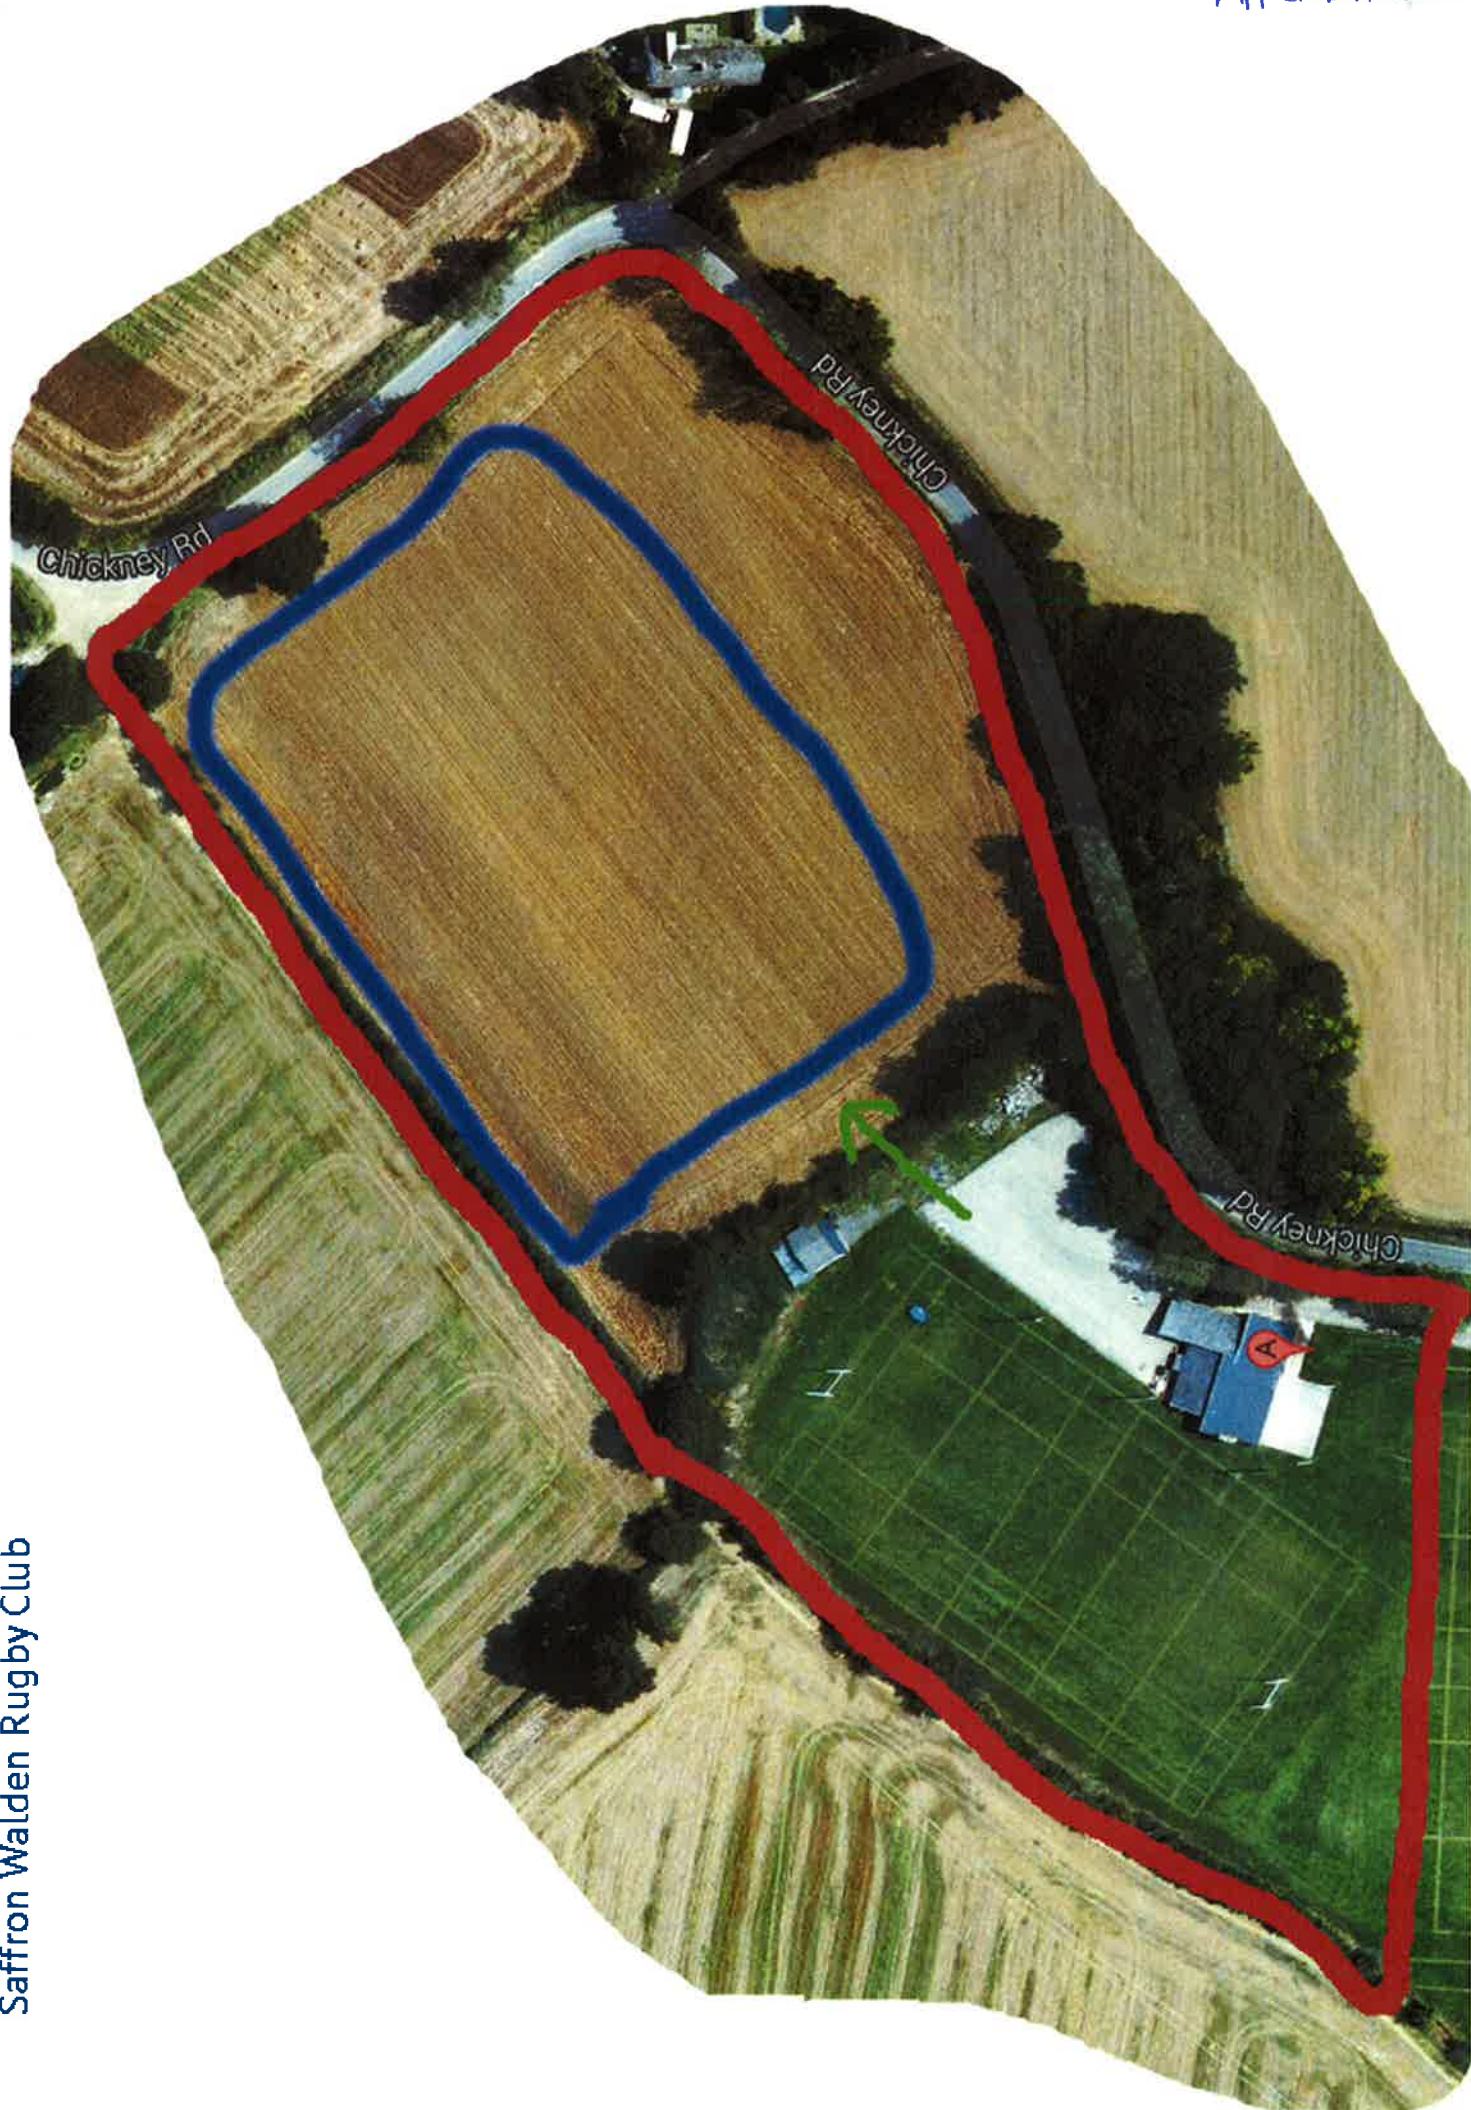

MARQUEE SITE

imagery ©2015 Bluesky, DigitalGlobe, GeoMapping, plc, InVivo Terra Ltd & Bluesky, Map data ©2015 Google 100 m

Summer Ball 2015  
Saffron Walden Rugby Club

Break in Fence for emergency exit